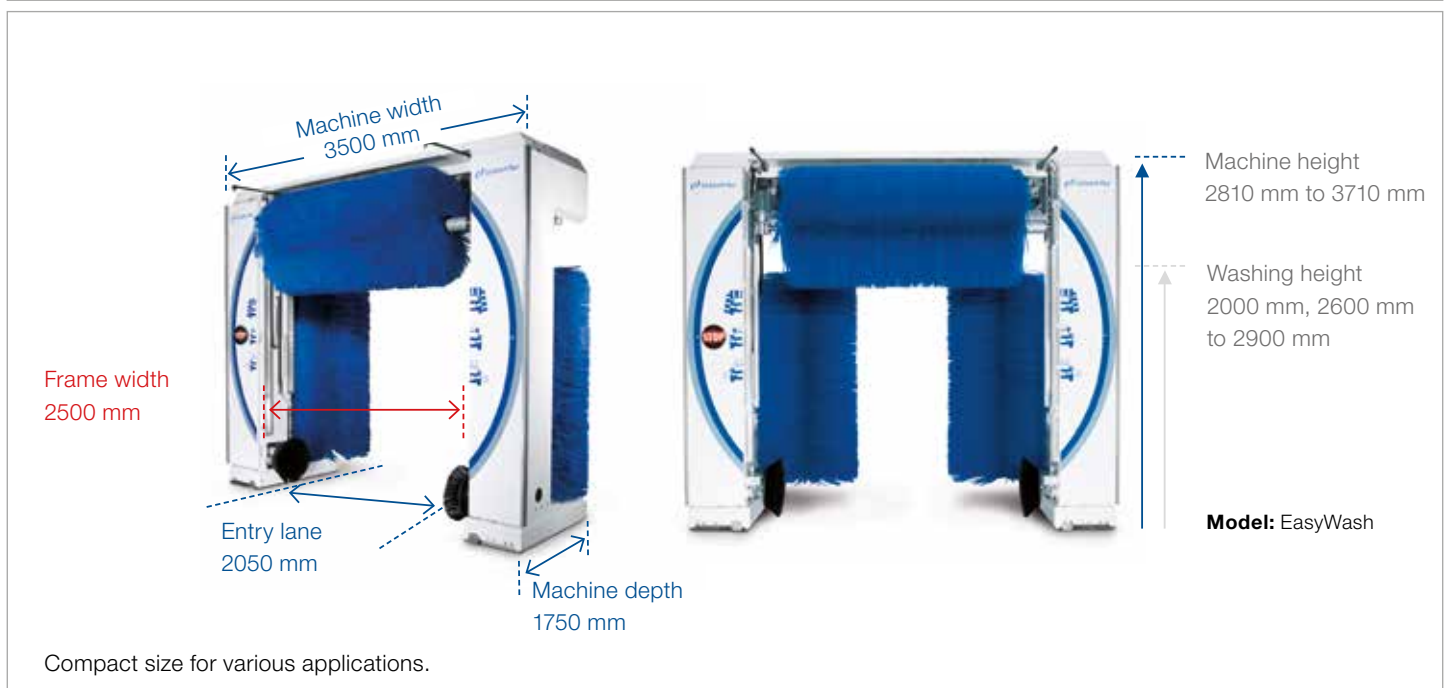

Options for extending the performance range

PERFECT DIMENSIONS – MAXIMUM BUSINESS